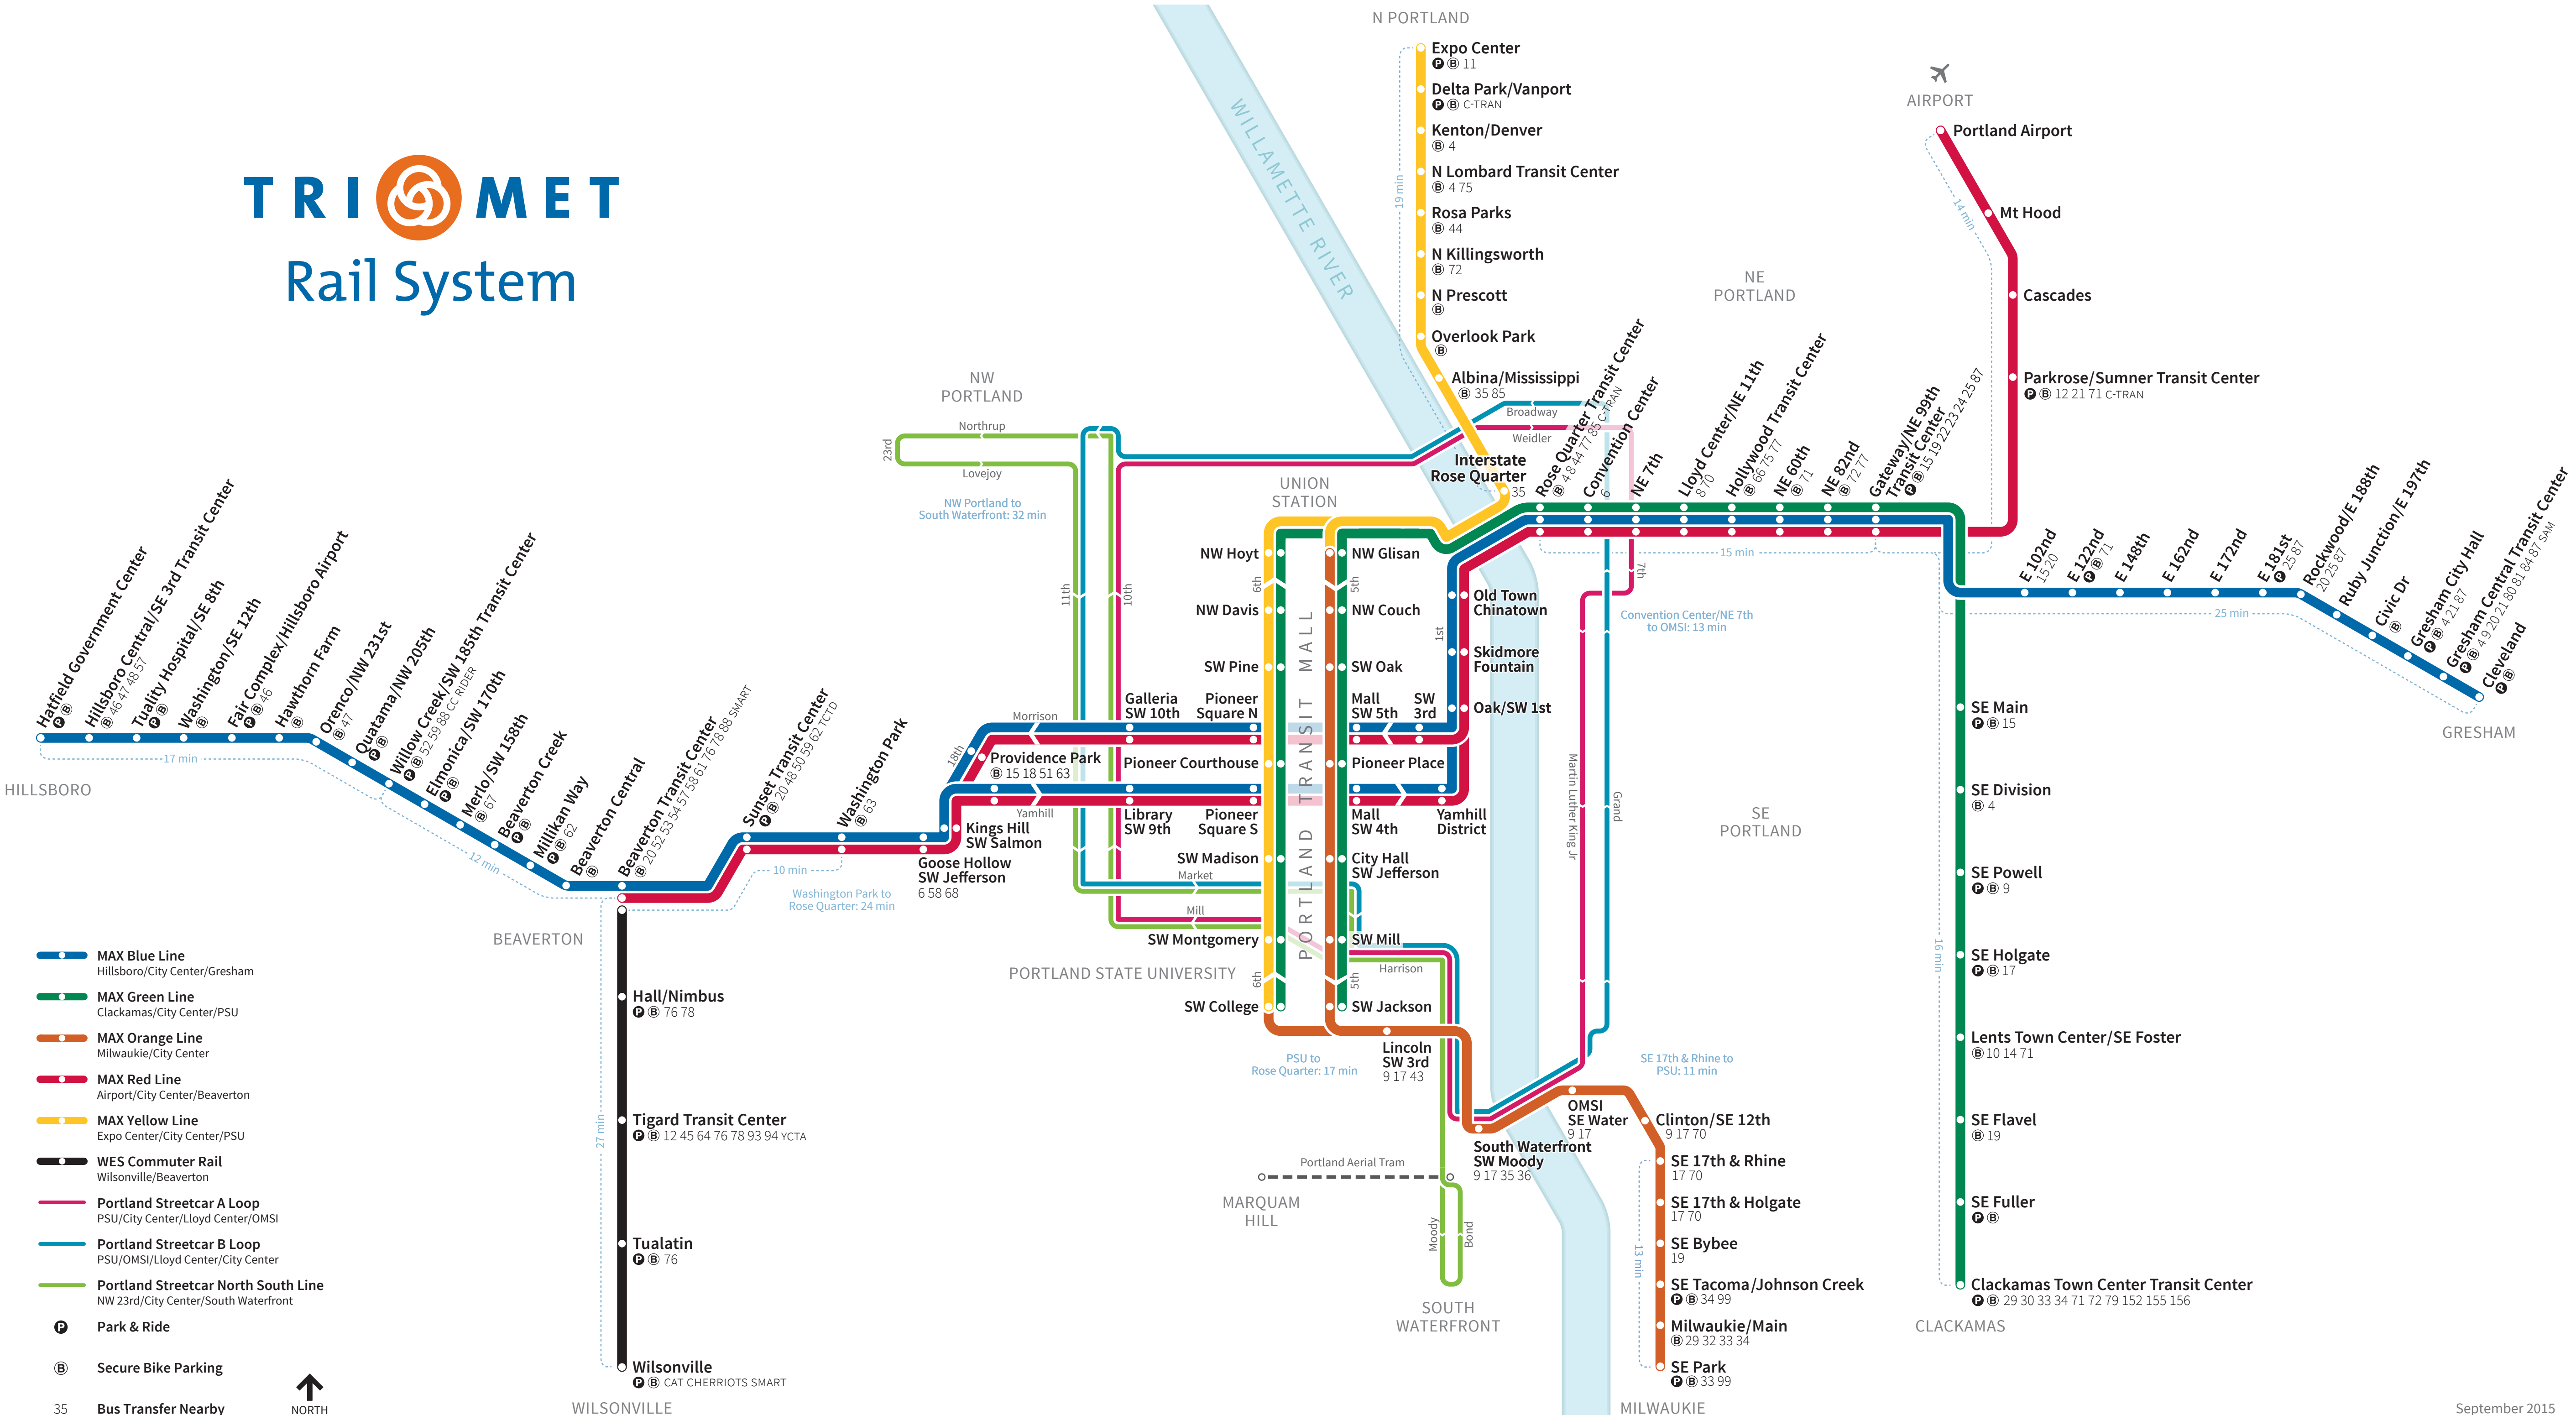

# TRIMET Rail System

- **MAX Blue Line**  
Hillsboro/City Center/Gresham
- **MAX Green Line**  
Clackamas/City Center/PSU
- **MAX Orange Line**  
Milwaukie/City Center
- **MAX Red Line**  
Airport/City Center/Beaverton
- **MAX Yellow Line**  
Expo Center/City Center/PSU
- **WES Commuter Rail**  
Wilsonville/Beaverton
- **Portland Streetcar A Loop**  
PSU/City Center/Lloyd Center/OMSI
- **Portland Streetcar B Loop**  
PSU/OMSI/Lloyd Center/City Center
- **Portland Streetcar North South Line**  
NW 23rd/City Center/South Waterfront
- P **Park & Ride**
- B **Secure Bike Parking**
- 35 **Bus Transfer Nearby**