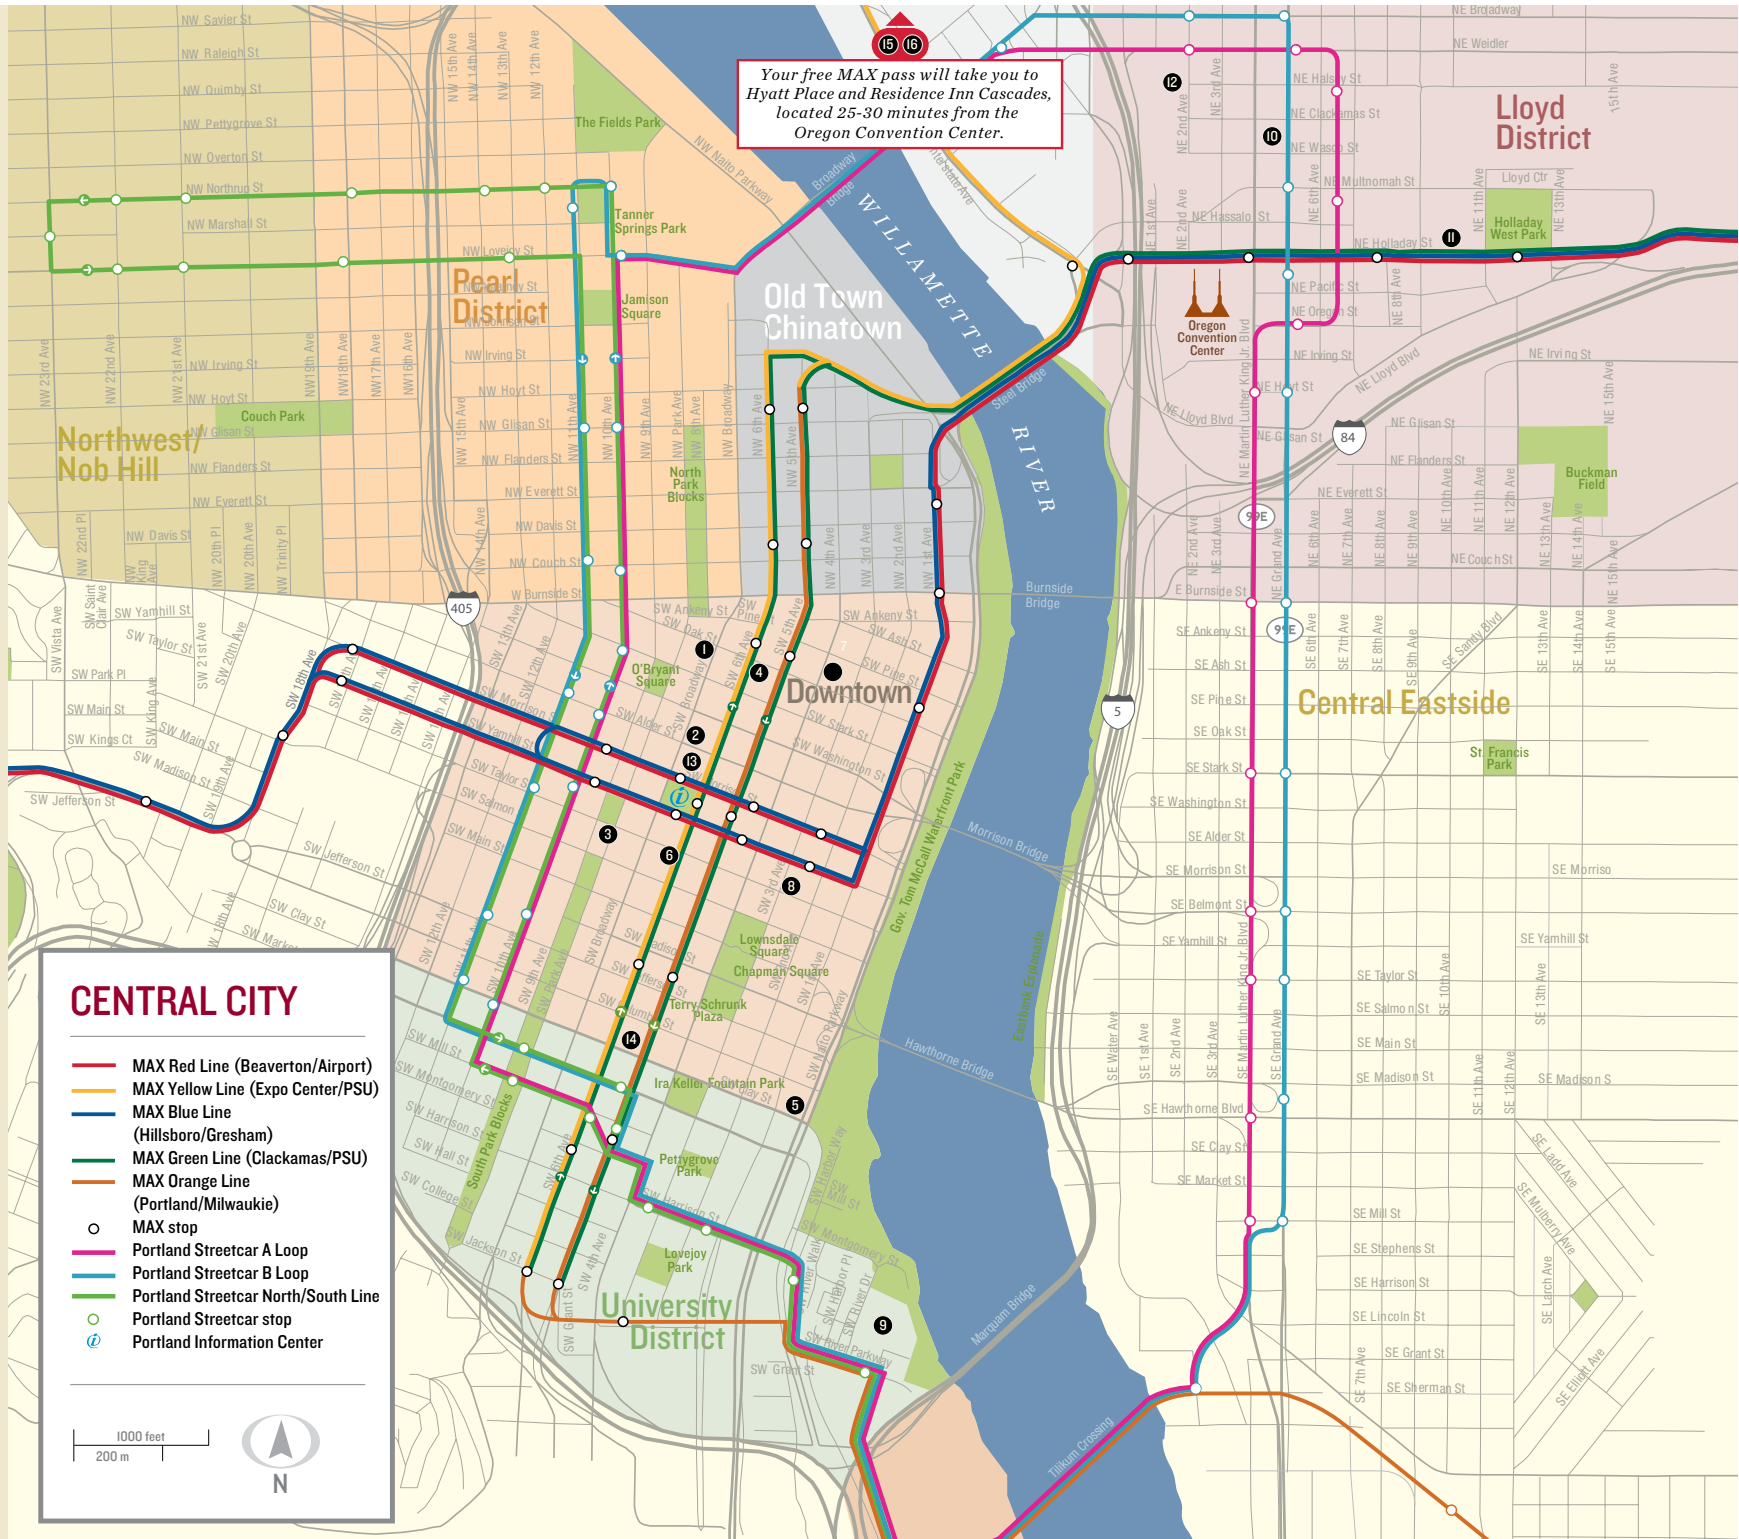

HOTELS

DOWNTOWN & NORTHWEST/NOB HILL

- 1 Benson Hotel
- 2 Portland Marriott City Center
- 3 Paramount Hotel
- 4 Courtyard by Marriott Portland City Center
- 5 Portland Marriott Downtown Waterfront & Executive Tower
- 6 Hilton Portland & Executive Tower
- 7 Embassy Suites Portland – Downtown
- 8 AC Hotel
- 9 Hyatt House Portland/Downtown
- 13 The Nines
- 14 Hotel Modera

LLOYD DISTRICT & CENTRAL EASTSIDE

- 10 Courtyard by Marriott Downtown Convention Center
- 11 DoubleTree by Hilton Portland
- 12 Crowne Plaza Portland Downtown

NOT ON MAP

Your free MAX pass will take you to Hyatt Place and Residence Inn Cascades, located 25-30 minutes from the Oregon Convention Center.

- 15 Hyatt Place Portland Airport/Cascade Station
9750 NE Cascades Pkwy, Portland, OR 97220
- Residence Inn by Marriott Portland Airport
at Cascade Station
9301 NE Cascades Pkwy, Portland, OR 97220

APIC 2017

June 14-16, 2017

Your free MAX pass will take you to Hyatt Place and Residence Inn Cascades, located 25-30 minutes from the Oregon Convention Center.

CENTRAL CITY

- MAX Red Line (Beaverton/Airport)
- MAX Yellow Line (Expo Center/PSU)
- MAX Blue Line (Hillsboro/Gresham)
- MAX Green Line (Clackamas/PSU)
- MAX Orange Line (Portland/Milwaukie)
- MAX stop
- Portland Streetcar A Loop
- Portland Streetcar B Loop
- Portland Streetcar North/South Line
- Portland Streetcar stop
- ⓘ Portland Information Center